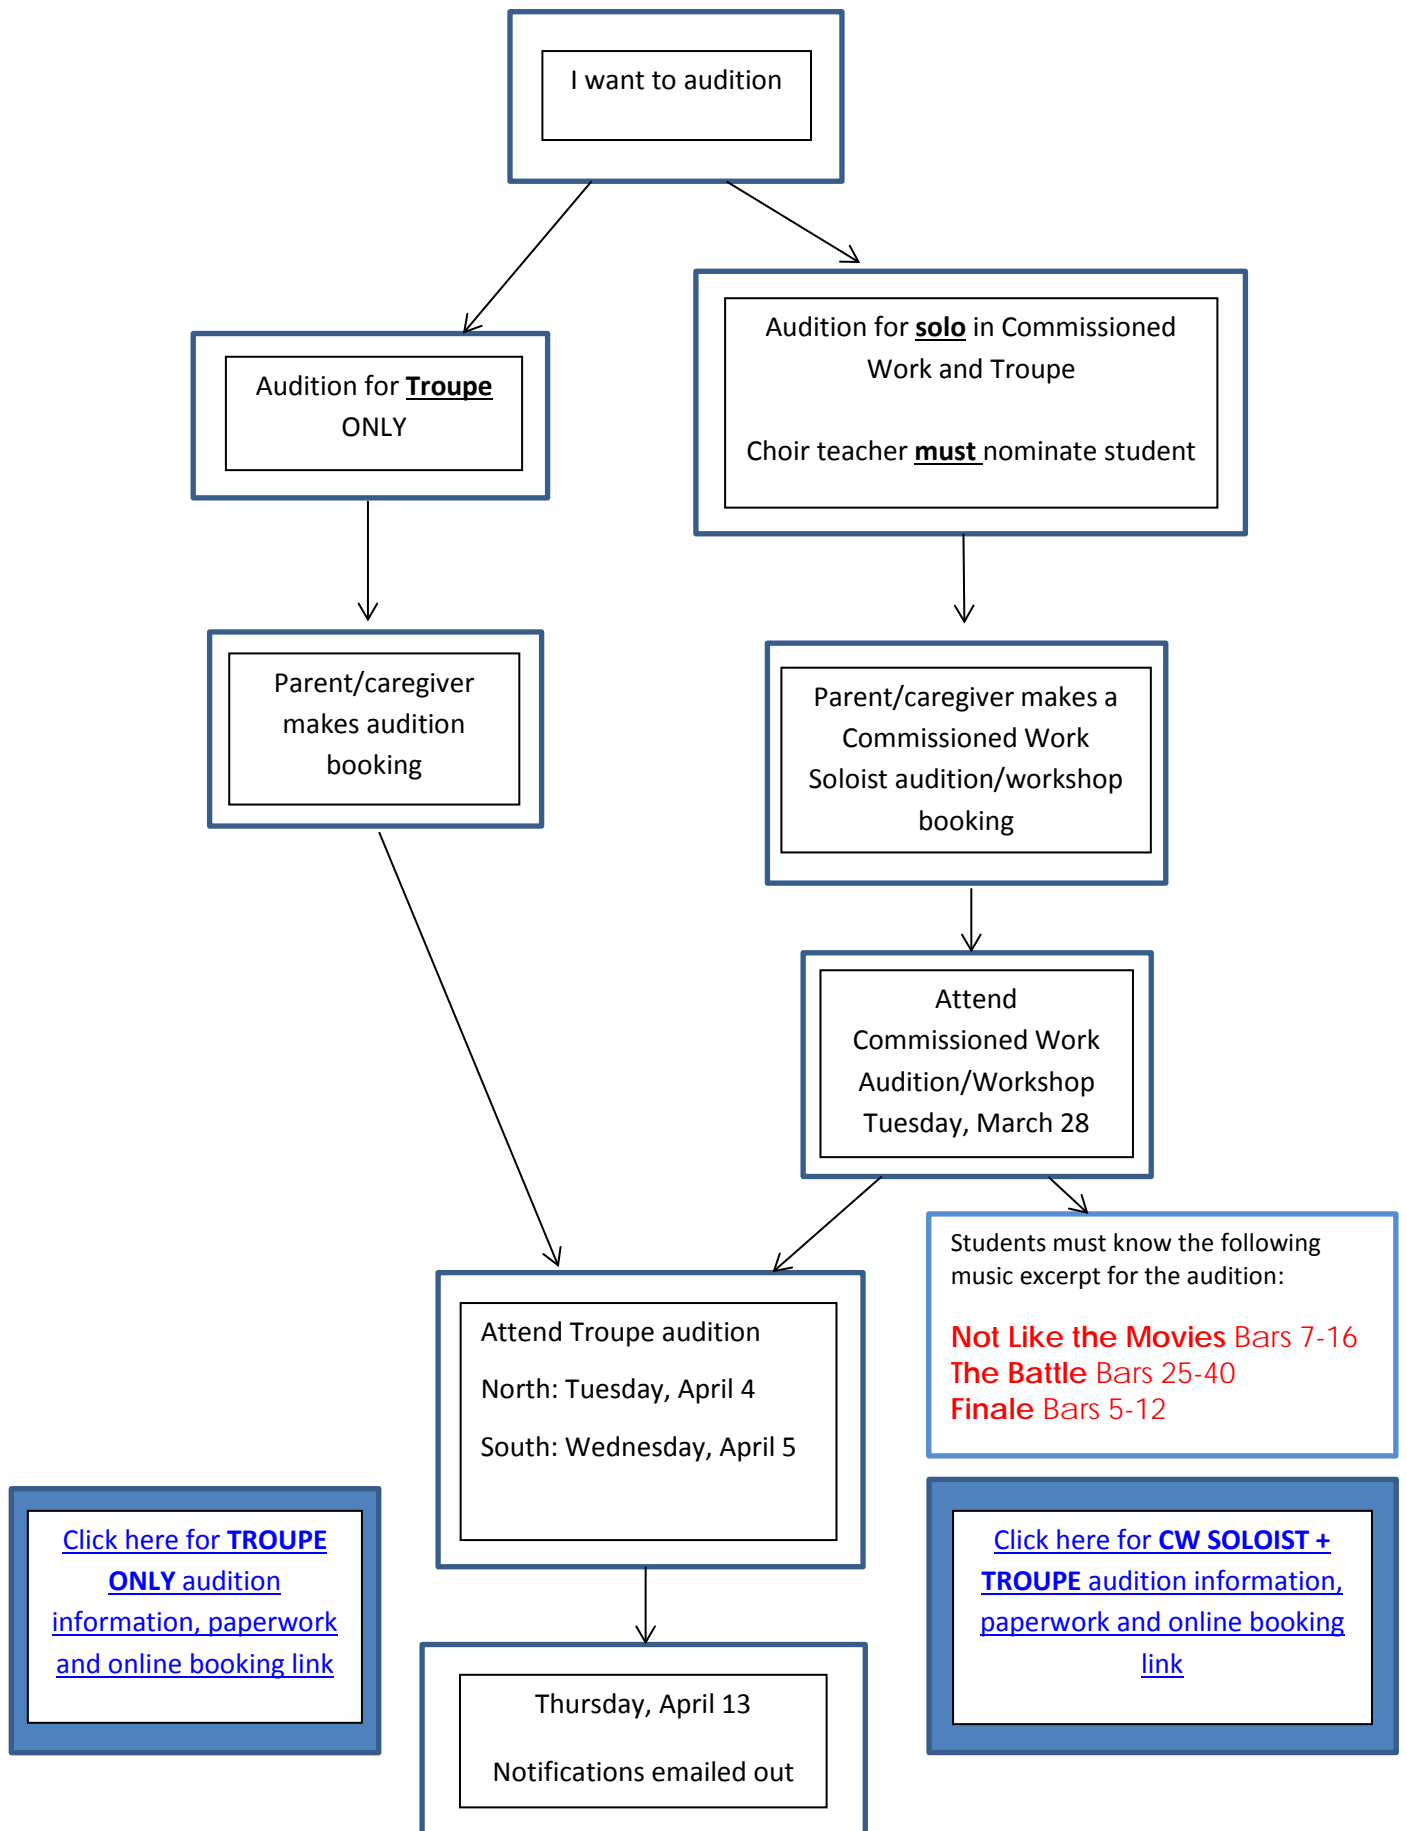

Troupe and Commissioned Works Soloists Process

[Click here for **TROUPE ONLY** audition information, paperwork and online booking link](#)

Students must know the following music excerpt for the audition:
Not Like the Movies Bars 7-16
The Battle Bars 25-40
Finale Bars 5-12

[Click here for **CW SOLOIST + TROUPE** audition information, paperwork and online booking link](#)